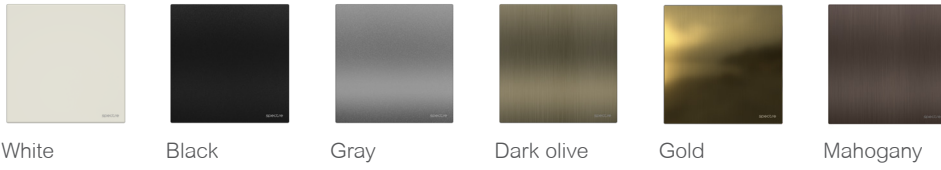

Satin metal