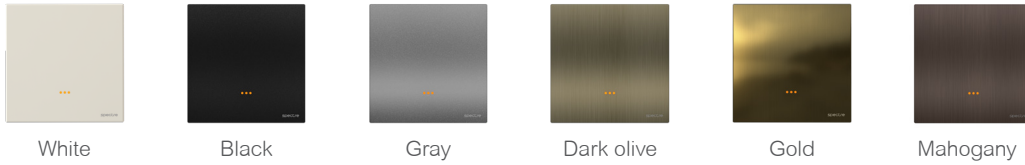

Give each room its own personality.

Match your style and interior, as often as you please.
A real versatile choice, with several opportunities.

Satin metal