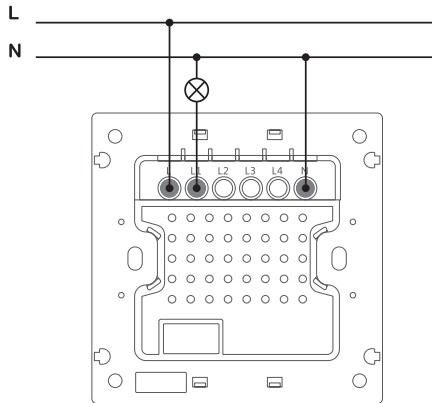

Avent

Technical information

Switches (smart)

Connection examples

1-pole smart switch