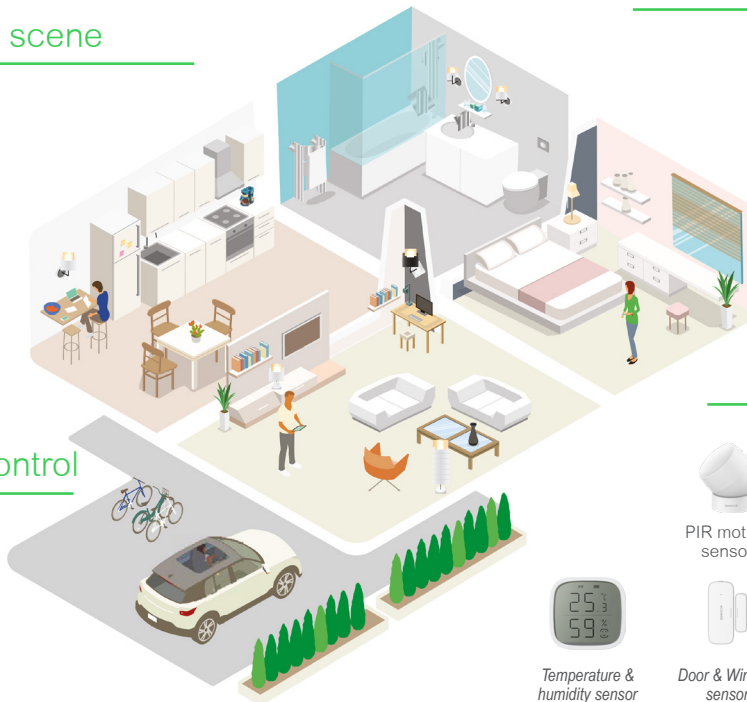

### Creating smart scene

-  1-pole scenario switch
-  2-pole scenario switch
-  3-pole scenario switch
-  Scenario button

### Temperature control

-  Smart thermostat (rotary)